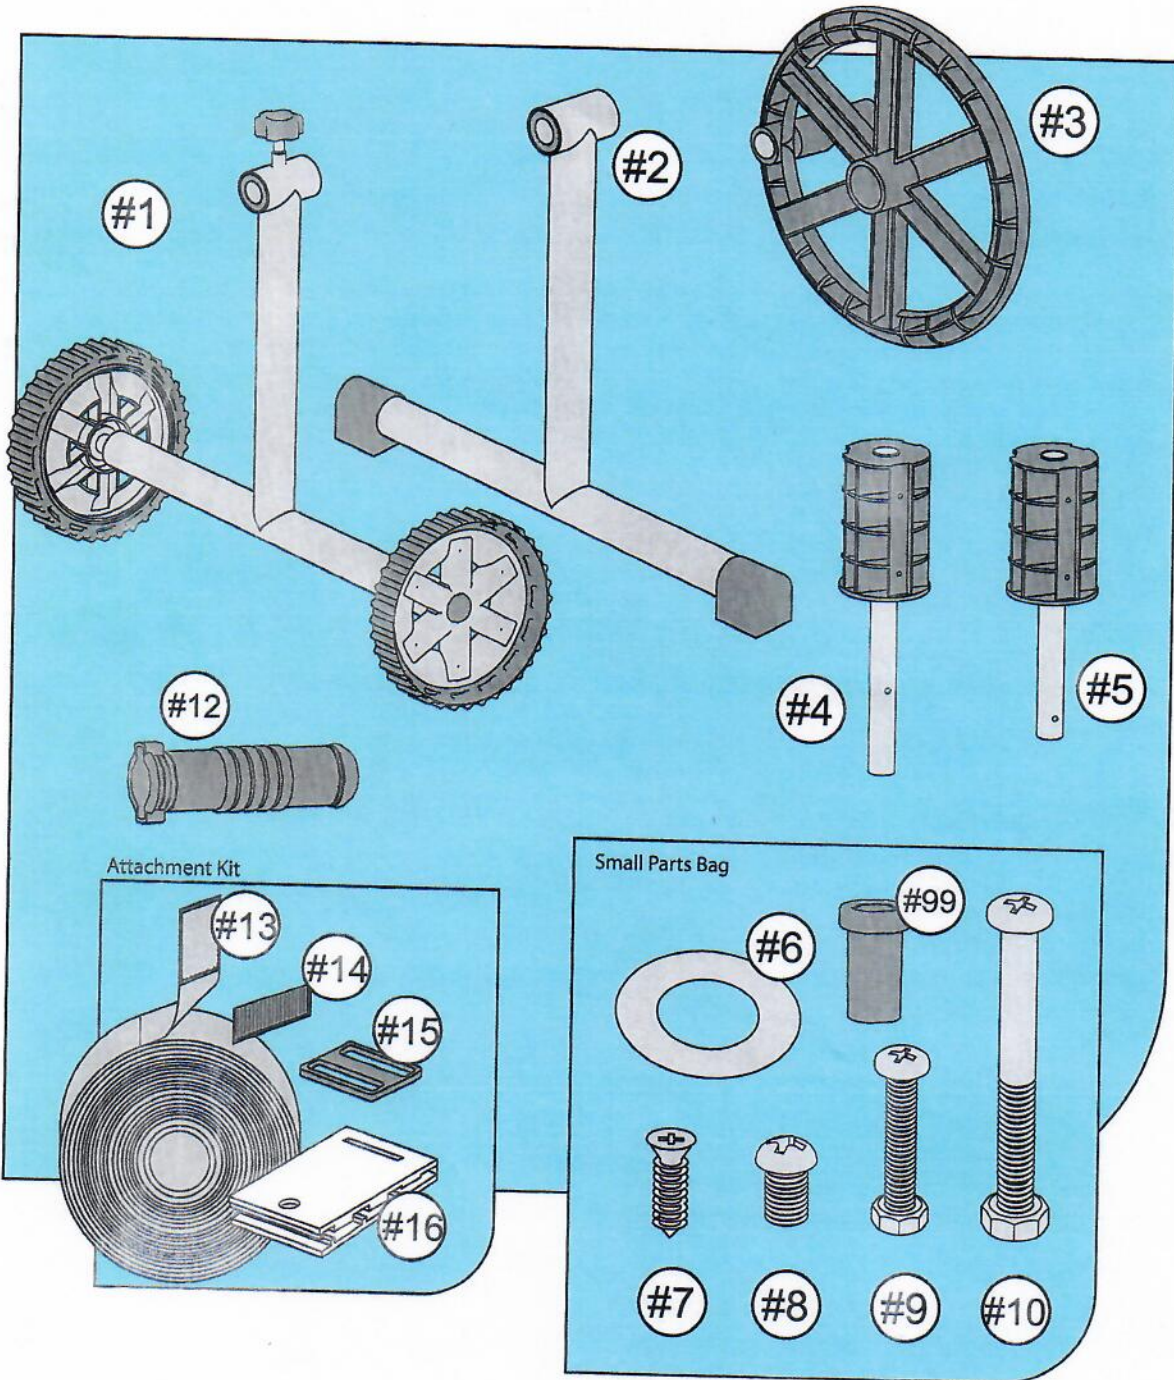

Inground Pool Cover Reel

1

Ref	Qty
#1	1
#2	1
#3	1
#4	1
#5	1
#6	1
#7	4
#8	6
#9	1
#10	1
#12	1
#13	8
#14	8
#15	8
#16	8
#99	1

2

3

4

5

6

7

8

9

10a

10b