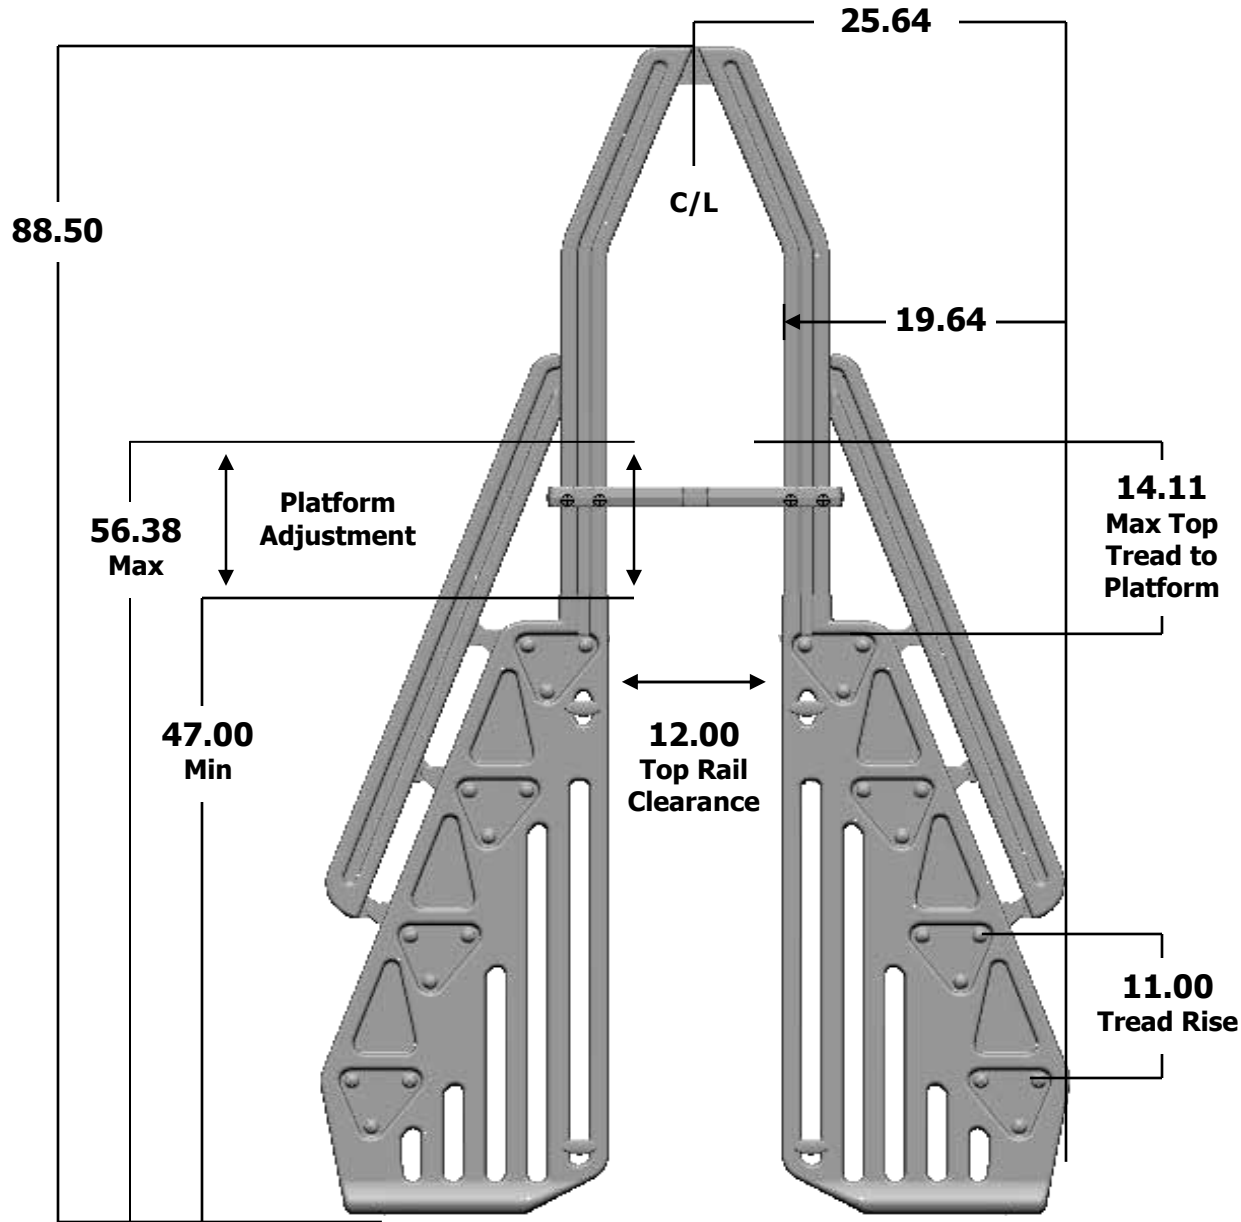

MODEL GE GRAND ENTRY SYSTEM with GATE

ALL MEASUREMENTS IN INCHES / TO SCALE