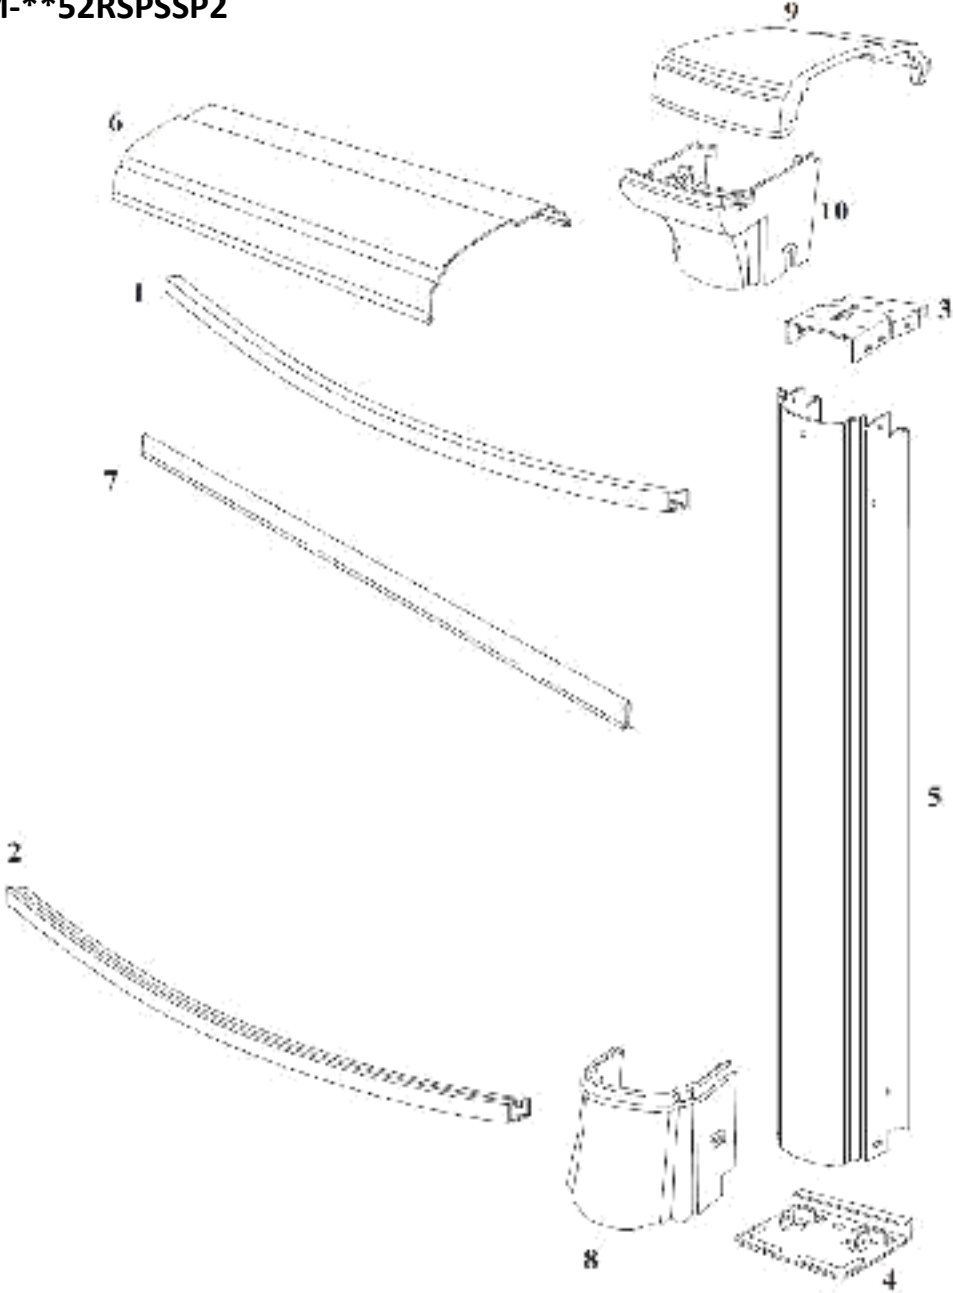

**GALERIA ROUND**  
**PSUM-\*\*52RSPSSP2**

**Product Description:**

**Galeria Round**

9/30/2021

**Product Code**

**PSUM-\*\*52RSPSP2**

				Quantity Required for Installation (by Pool Size)								
Index #	Description	Part #	Length	12'	15'	18'	21'	24'	27'	30'	33'	
6	Top Rail	34999	40-1/8"	11								
6	Top Rail	35000	55-13/16"		10	12	14	16	18	20	22	
5	Upright	29290	51-13/16"	11	10	12	14	16	18	20	22	
9	Top Cap	19309	7"	11	10	12	14	16	18	20	22	
10	Top Cap Curved Support	19310	7"	11	10	12	14	16	18	20	22	
8	Bottom Boot	19312	7"	11	10	12	14	16	18	20	22	
7	Plastic Coping	10296	48"	9	12	14	16	19	21	23	25	
3	Top Plate	15614	5-1/2"	11	10	12	14	16	18	20	22	
4	Bottom Plate	15444	5"	11	10	12	14	16	18	20	22	
1	Inner Stabilizer	38501	42-5/8"	11								
1	Inner Stabilizer	38502	53-1/4"		11							
1	Inner Stabilizer	38503	54-1/8"			14						
1	Inner Stabilizer	38505	54-7/16"				16					
1	Inner Stabilizer	38506	52-1/4"					19				
1	Inner Stabilizer	38507	52-7/8"						21			
1	Inner Stabilizer	38509	51-1/4"							23		
1	Inner Stabilizer	38510	53-3/8"								24	
2	Bottom Rail	38736	38"	11								
2	Bottom Rail	38737	54-1/8"		10							
2	Bottom Rail	38738	54-7/16"			12						
2	Bottom Rail	38739	54-5/16"				14					
2	Bottom Rail	38740	54-1/8"					16				
2	Bottom Rail	38741	54-1/4"						18			
2	Bottom Rail	38742	54-1/4"							20		
2	Bottom Rail	38743	54-1/4"								22	
*	Hardware	44-10053		1								
*	Hardware	44-10052			1							
*	Hardware	44-10055				1						
*	Hardware	44-10056					1					
*	Hardware	44-10057						1				
*	Hardware	44-10058							1			
*	Hardware	44-10059								1		
*	Hardware	44-10060									1	
*	Hardware	22-10074		1		1						
*	Hardware	22-10090			1							
*	Hardware	22-10091					1					
*	Hardware	22-10075						1				
*	Hardware	22-10096							1			
*	Hardware	22-10097								1		
*	Hardware	22-10098									1	
*	Envelope Safety Stickers	95-0007		1	1	1	1	1	1	1	1	
*	Instructional DVD	36878		1	1	1	1	1	1	1	1	