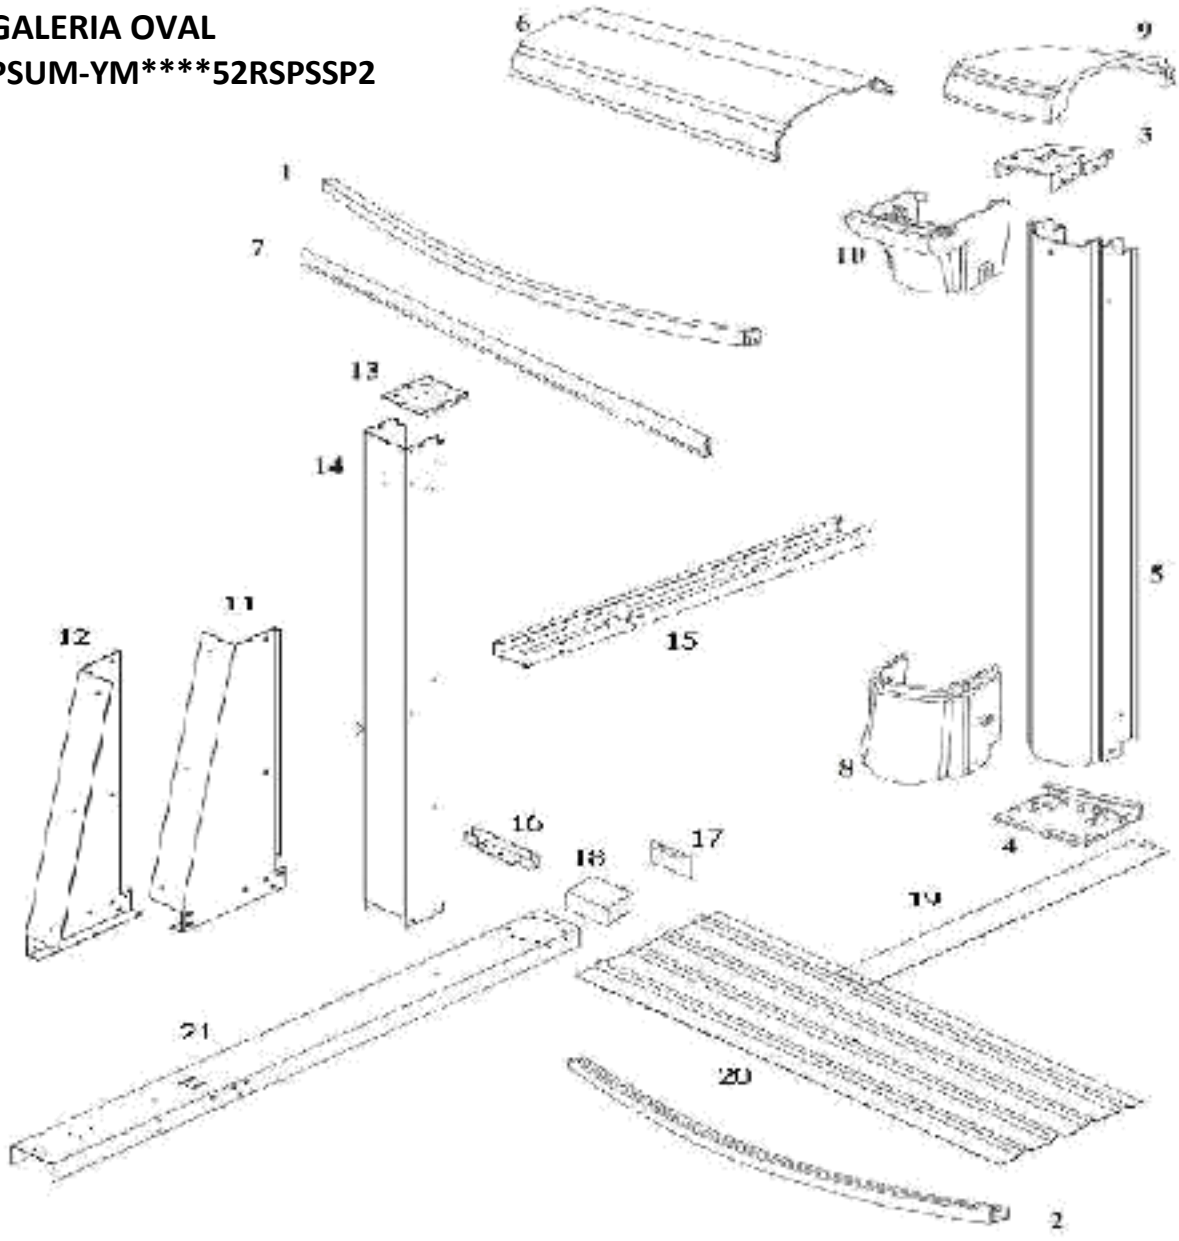

GALERIA OVAL
PSUM-YM****52RSPSP2

Product Description:

Galeria 52" Yardmore Oval

9/30/2021

Product Code:

PSUMGAL-YM****52RSPSP2-WS

Quantity Required for Installation (by Pool Size)

Index #	Description	Part #	Length	1217	1218	1224	1524	1526	1530	1833
6	Top Rail	34999	40-1/8"	12	8	10				
6	Top Rail	35144	51-15/16"							12
6	Top Rail	35085	51-3/16"				10	10	10	
6	Top Rail	37390	47-1/4"		4		4			
6	Top Rail Straight Side	35084	41-1/4"	2	2	8	2	8	10	10
5	Upright	29290	51-13/16"	10	10	12	12	12	12	14
14	W-A Upright Oval Steel Straight Side	35637	52"	4	4	6	4	6	8	8
9	Top Cap	19309	7"	14	14	18	16	18	20	22
10	Top Cap Curved Support	19310	7"	10	10	12	12	12	12	14
*	Top Cap Straight Support	19311	7"	4	4	6	4	6	8	8
13	Top Plate Oval	10136	4"	4	4	6	4	6	8	8
3	Top Plate	15614	5-1/2"	10	10	12	12	12	12	14
4	Bottom Plate	15444	5"	10	10	12	12	12	12	14
8	Bottom Boot	19312	7"	10	10	12	12	12	12	14
7	Plastic Coping	10296	48"	16	14	16	16	19	19	21
1	Inner Stabilizer	38501	42-5/8"	12	8	10				
1	Inner Stabilizer	38502	53-1/4"				10	10	10	
1	Inner Stabilizer	38503	54-1/8"							12
1	Rim	38514	43"		4		4			
1	Rim	22909	39"							
1	Straight Middle Stabilizer	38512	33"	2	2	2	2	4	6	6
1	Straight Center Stabilizer	38513	8"	4	4	6	4	6	8	8
1	Straight Corner Stabilizer	38511	37"			4		4	4	4
2	Bottom Rail	38736	38"	12	8	10				
2	Bottom Rail	14950	49"				10	10	10	
2	Bottom Rail	14949	50"							12
2	Bottom Rail Straight Side	16713	37.5"	2	2	2	2	4	6	6
2	Bottom Rail Corner	16714	39"			4		4	4	4
2	Bottom Rail Corner	22901	45"		4		4			
16	Connector Bottom Rail Straight Side	16542	1"	4	4	6	4	6	8	8
20	Pressure Plate	16549	44"	4	4	6	4	6	8	8
18	Oval Channel Foam Block	29917	2x4x4-1/8"	4	4	6	4	6	8	8
21	Strap Over Oval Channel	16539	52-3/8"	4	4	6	4	6	8	8
15	Under Channel Yardmore	15933	45-9/16"	4	4	6	4	6	8	8
17	Oval Channel End Cap	22726		4	4	6	4	6	8	8
11	Yardmore Gussett Right	16654		4	4	6	4	6	8	8
12	Yardmore Gussett Left	16653		4	4	6	4	6	8	8
19	Strap Section	16724	41-1/16"	4	4	6				
19	Strap Section	16725	40-11/16"				6	9	12	
19	Strap Section	16726	52-11/16"							12
*	Hardware SS Base Pack YM (4 Uprights)	22-16720		1	1	1	1	1	2	2
*	Hardware SS Base Pack YM (2 Uprights)	22-16722				1		1		
*	Hardware	44-10102		1	1					
*	Hardware	44-10094				1		1		
*	Hardware	44-10093					1			
*	Hardware	44-10105								1
*	Hardware	44-10098							1	
*	Hardware	22-10090				1	1	1	2	1
*	Hardware	22-10072					1			
*	Hardware	22-10073				1		1		
*	Hardware	22-10074								1
*	Envelope Safety Stickers	95-0007		1	1	1	1	1	1	1
*	Instructional DVD	36878		1	1	1	1	1	1	1

*May not be pictured