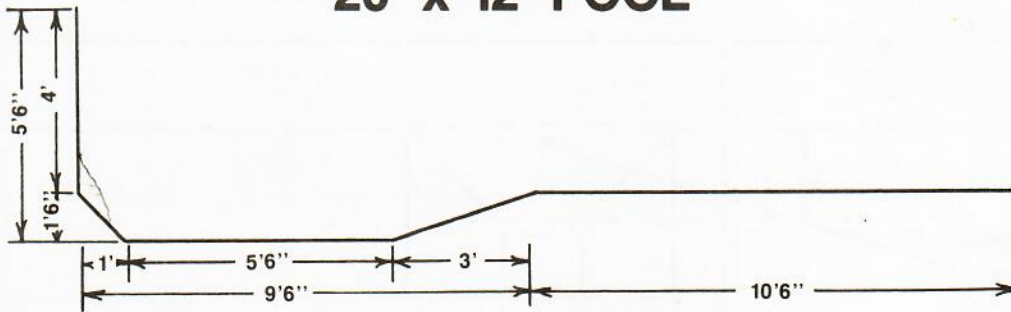

# EXCAVATION DIAGRAM FOR DEEP END POOLS ONLY

## 20' x 12' POOL

Depth - Approx. 5½ feet

NOTE: All dimensions approximate