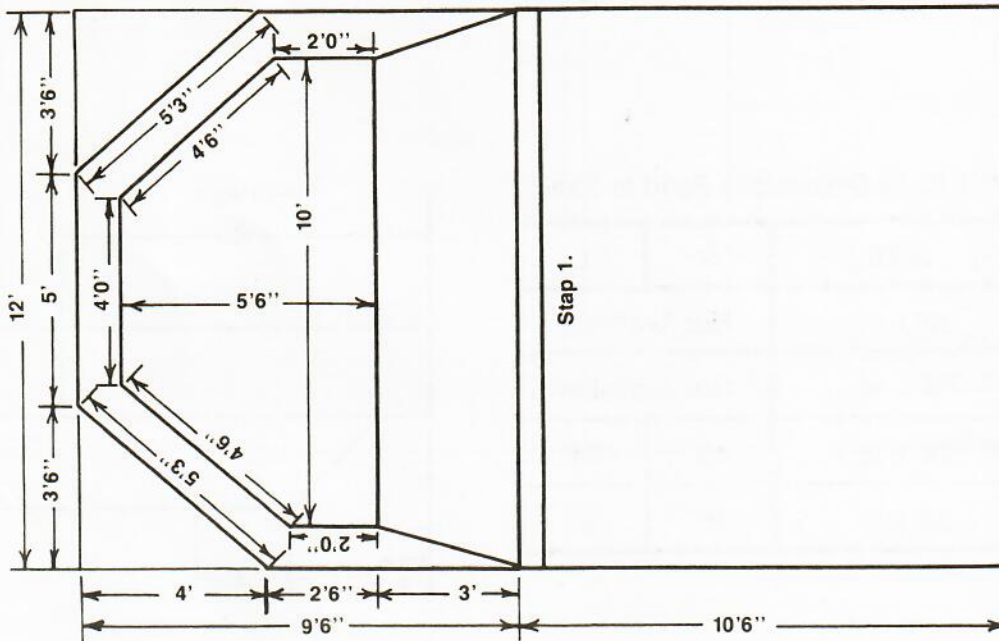

# EXCAVATION DIAGRAM FOR DEEP END POOLS ONLY

## 20' x 12' POOL

Depth - Approx. 5½ feet

NOTE: All dimensions approximate